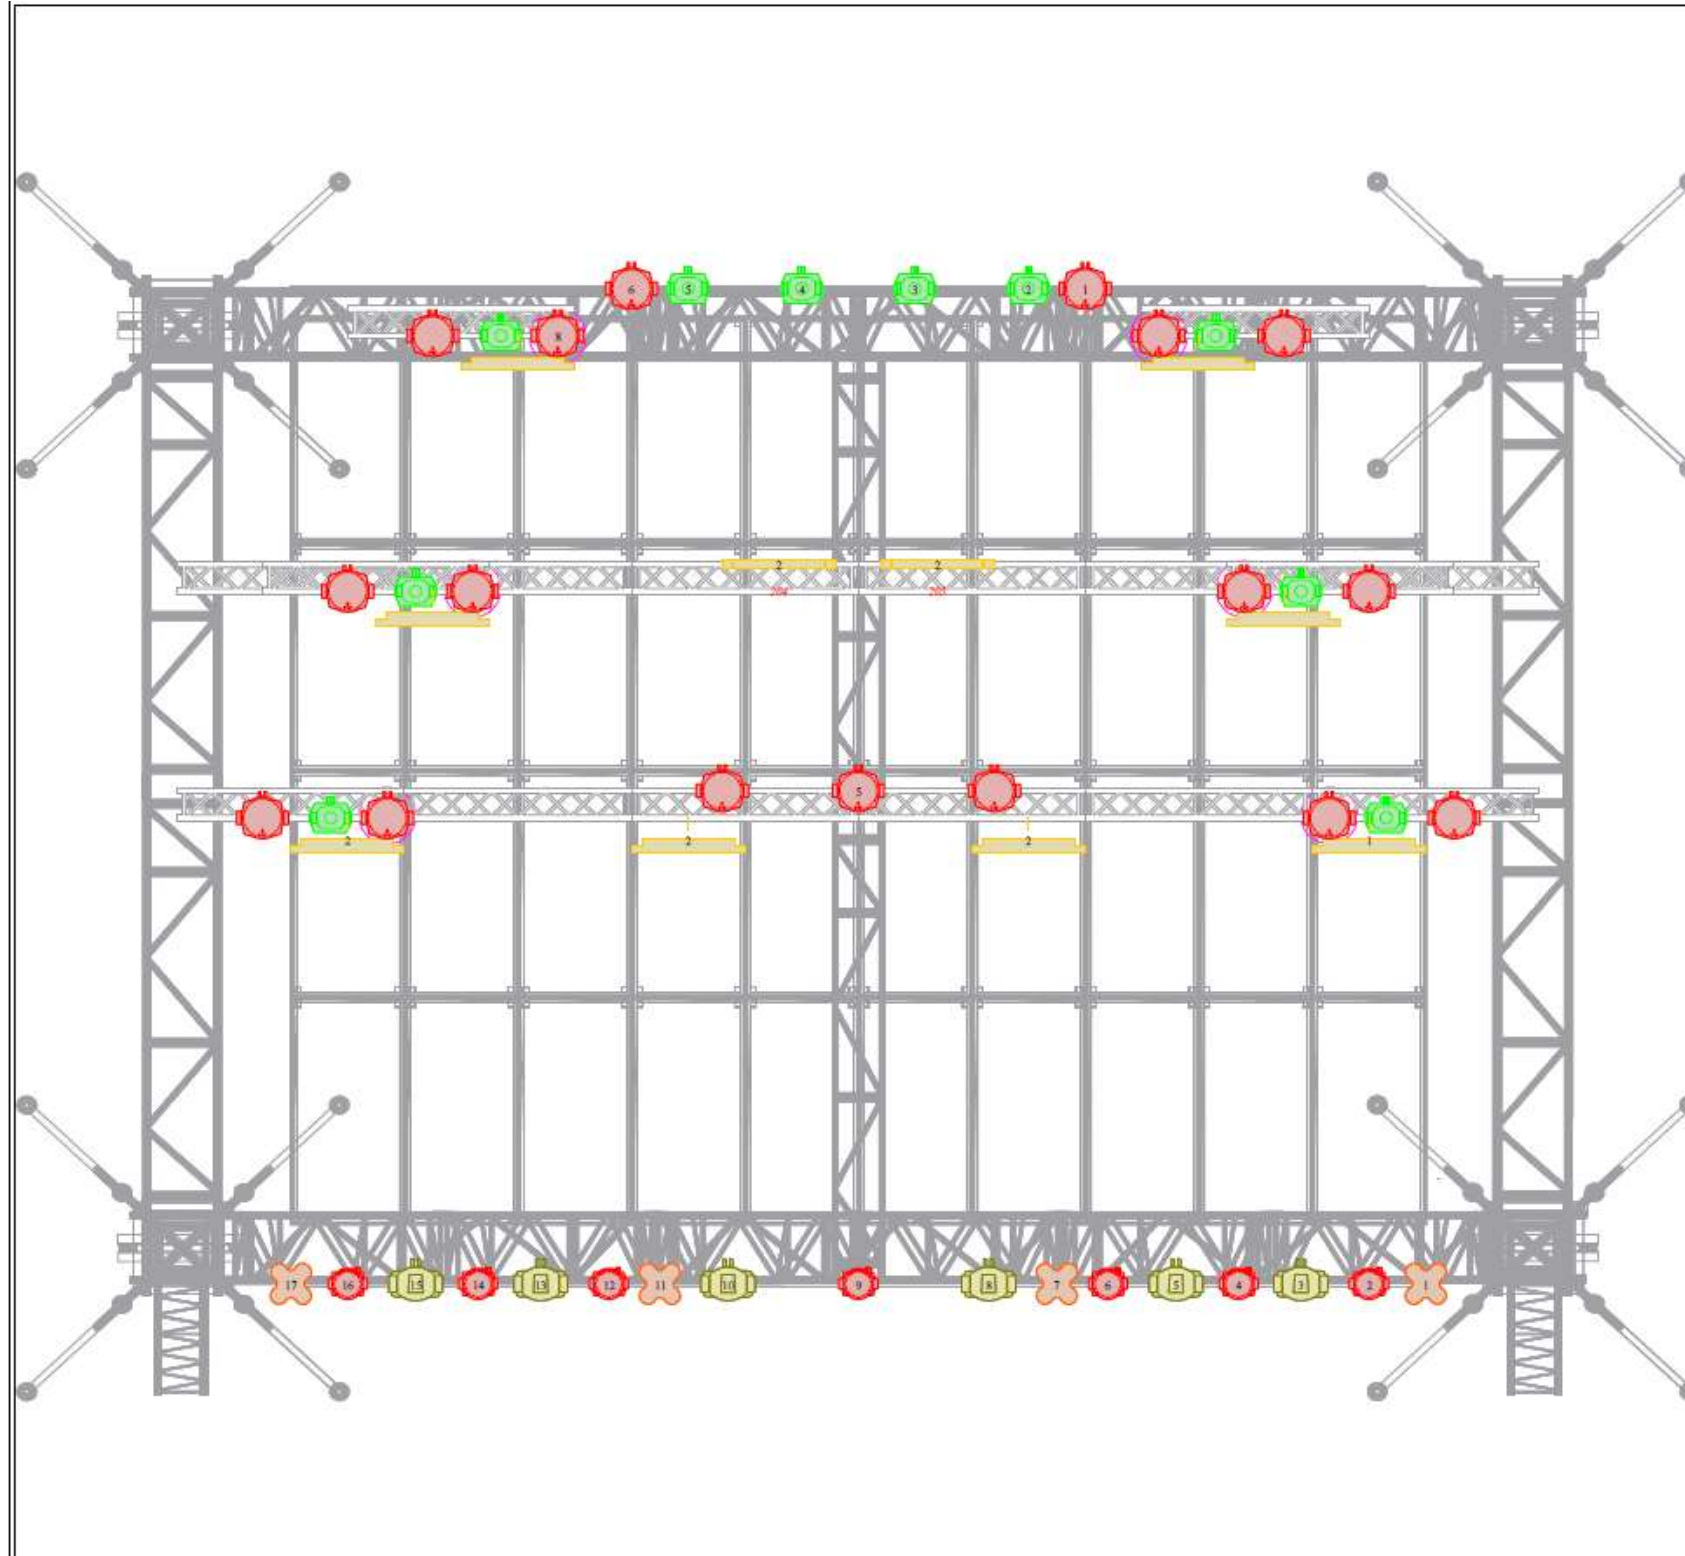

**Legend**

Symbol	Name	Count	Mode
	Robin LEDWash 800	7	3
	Blinder	4	1
	Robin Pointe	10	1
	Claypaky Tambora Batten	10	10
	Mac Encore Performance CLD	6	
	Alida K20 B-EYE	17	Standard

**Legend**

Symbol	Name	Count	Mode
	Robin LEDWash 800	7	3
	Blinder	4	1
	Robin Points	10	1
	Claypaky Tambora Batten	10	10
	Mac Encore Performance CLD	6	
	Aleda K20 B-EYE	17	Standard

**Legend**

Symbol	Name	Count	Mode
	Robin LEDWash 800	7	3
	Blinder	4	1
	Robin Points	10	1
	Claypaky Tambora Batten	10	10
	Mac Encore Performance CLD	6	
	Aloda K20 B-EYE	17	Standard