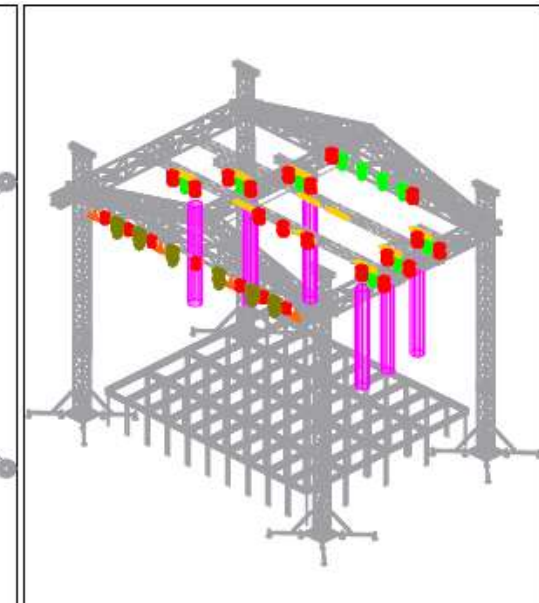

**Legend**

Symbol	Name	Count	Mode
	Robin LEDWash 800	7	3
	Blinder	4	1
	Robin Pointe	10	1
	Claypaky Tambora Batten	10	10
	Mac Encore Performance CLD	6	
	Alida K20 B-EYE	17	Standard

**Legend**

Symbol	Name	Count	Mode
	Robin LEDWash 800	7	3
	Blinder	4	1
	Robin Points	10	1
	Claypaky Tambora Batten	10	10
	Mac Encore Performance CLD	6	
	Aleda K20 B-EYE	17	Standard

**Legend**

Symbol	Name	Count	Mode
	Robin LEDWash 800	7	3
	Blinder	4	1
	Robin Points	10	1
	Claypaky Tambora Batten	10	10
	Mac Encore Performance CLD	6	
	Aloda K20 B-EYE	17	Standard