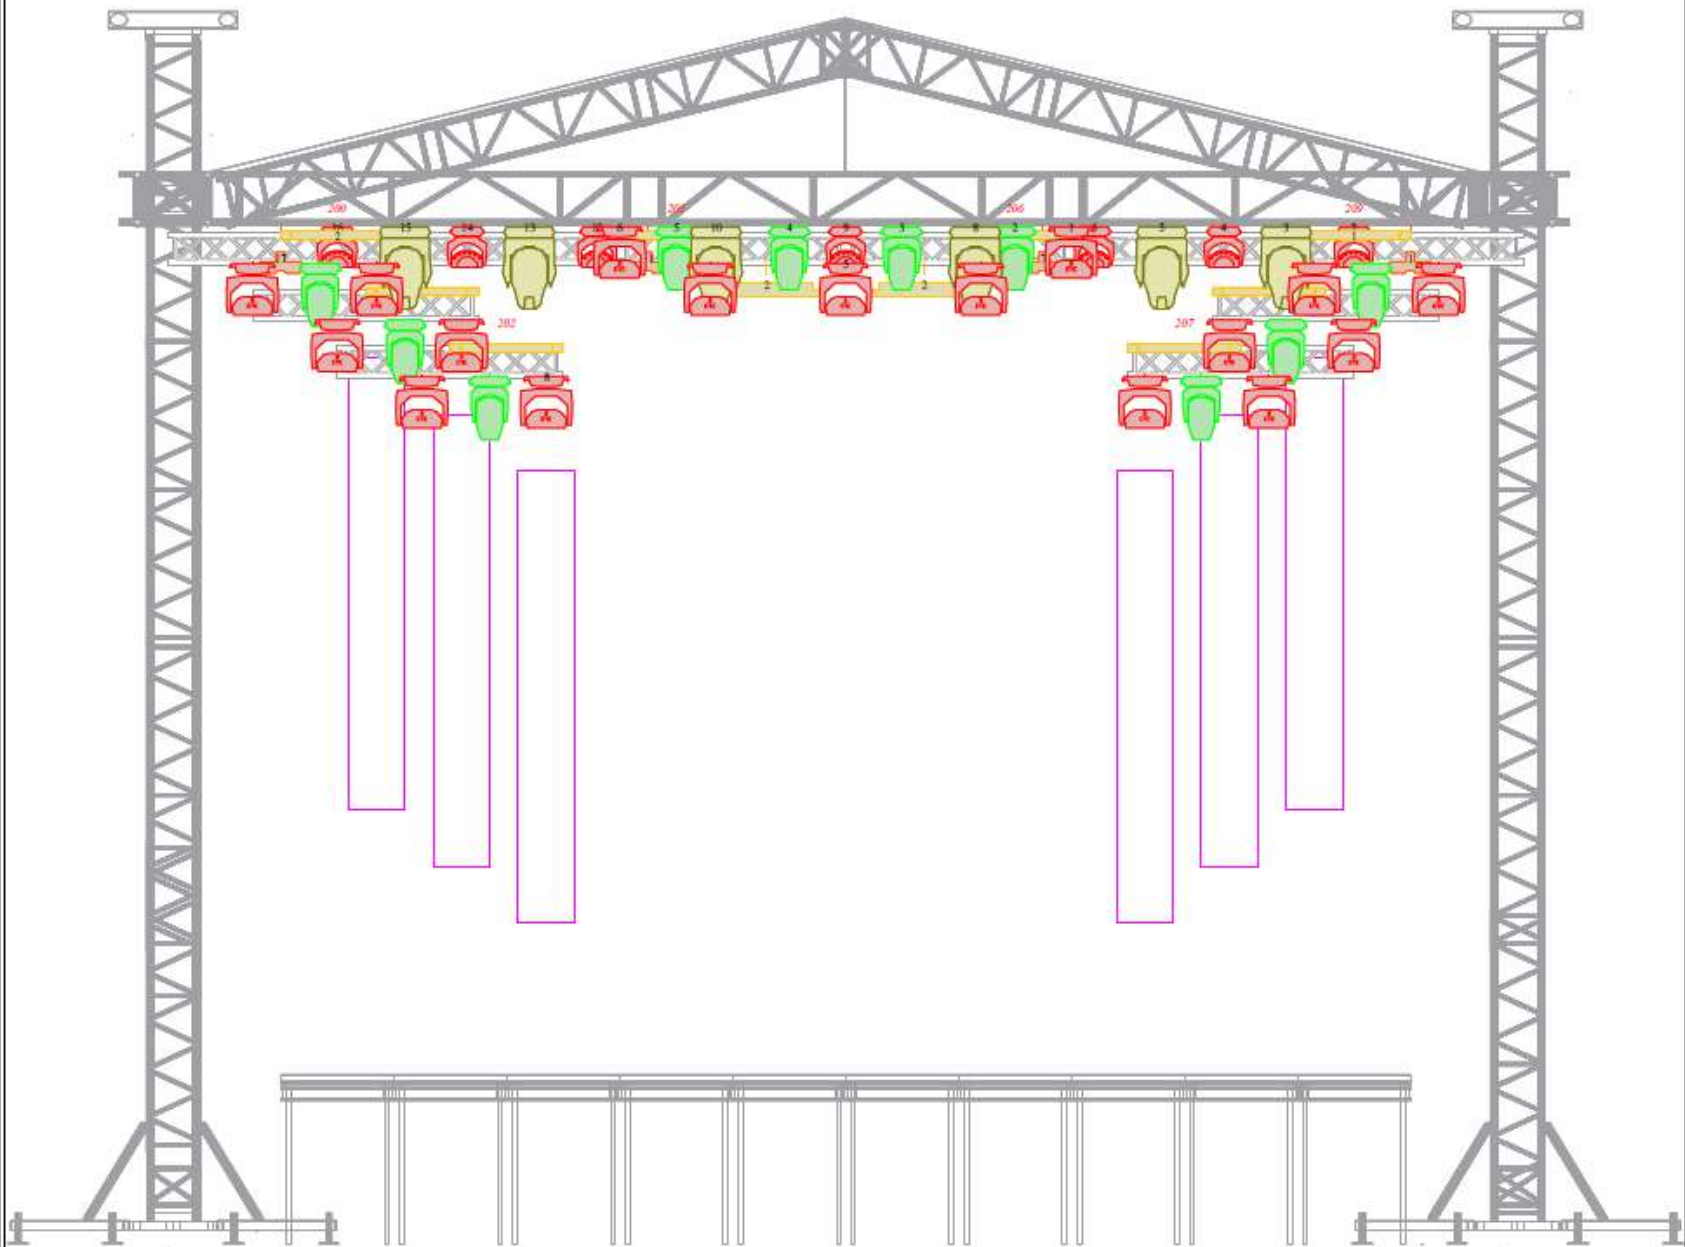

**Legend**

Symbol	Name	Count	Mode
	Robin LEDWash 800	7	3
	Blinder	4	1
	Robin Pointe	10	1
	Claypaky Tambora Batten	10	10
	Mac Encore Performance CLD	6	
	Alida K20 B-EYE	17	Standard

**Legend**

Symbol	Name	Count	Mode
	Robin LEDWash 800	7	3
	Blinder	4	1
	Robin Points	10	1
	Claypaky Tambora Batten	10	10
	Mac Encore Performance CLD	6	
	Aleda K20 B-EYE	17	Standard

**Legend**

Symbol	Name	Count	Mode
	Robin LEDWash 800	7	3
	Blinder	4	1
	Robin Points	10	1
	Claypaky Tambora Batten	10	10
	Mac Encore Performance CLD	6	
	Aloda K20 B-EYE	17	Standard